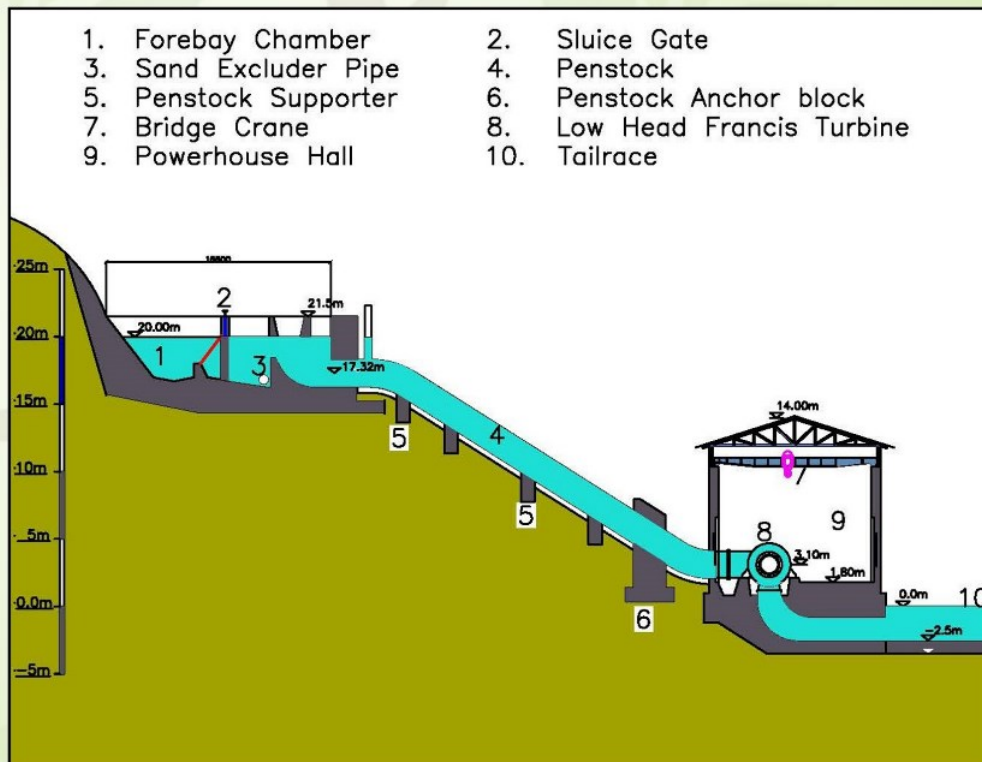

# Initial Environmental Examination (IEE) Report Namp-Lein Hydropower Project

Revised Version-01

FEBRUARY 2019