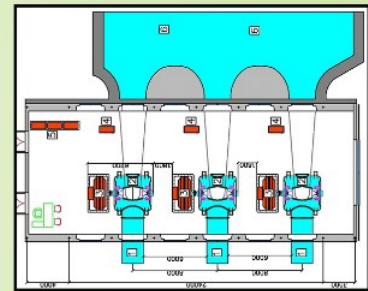

# Initial Environmental Examination (IEE) Report Namp-Lein Hydropower Project

Revised Version-01

FEBRUARY 2019