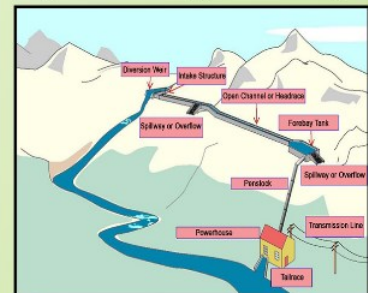

# Initial Environmental Examination (IEE) Report Namp-Lein Hydropower Project

Revised Version-01

FEBRUARY 2019